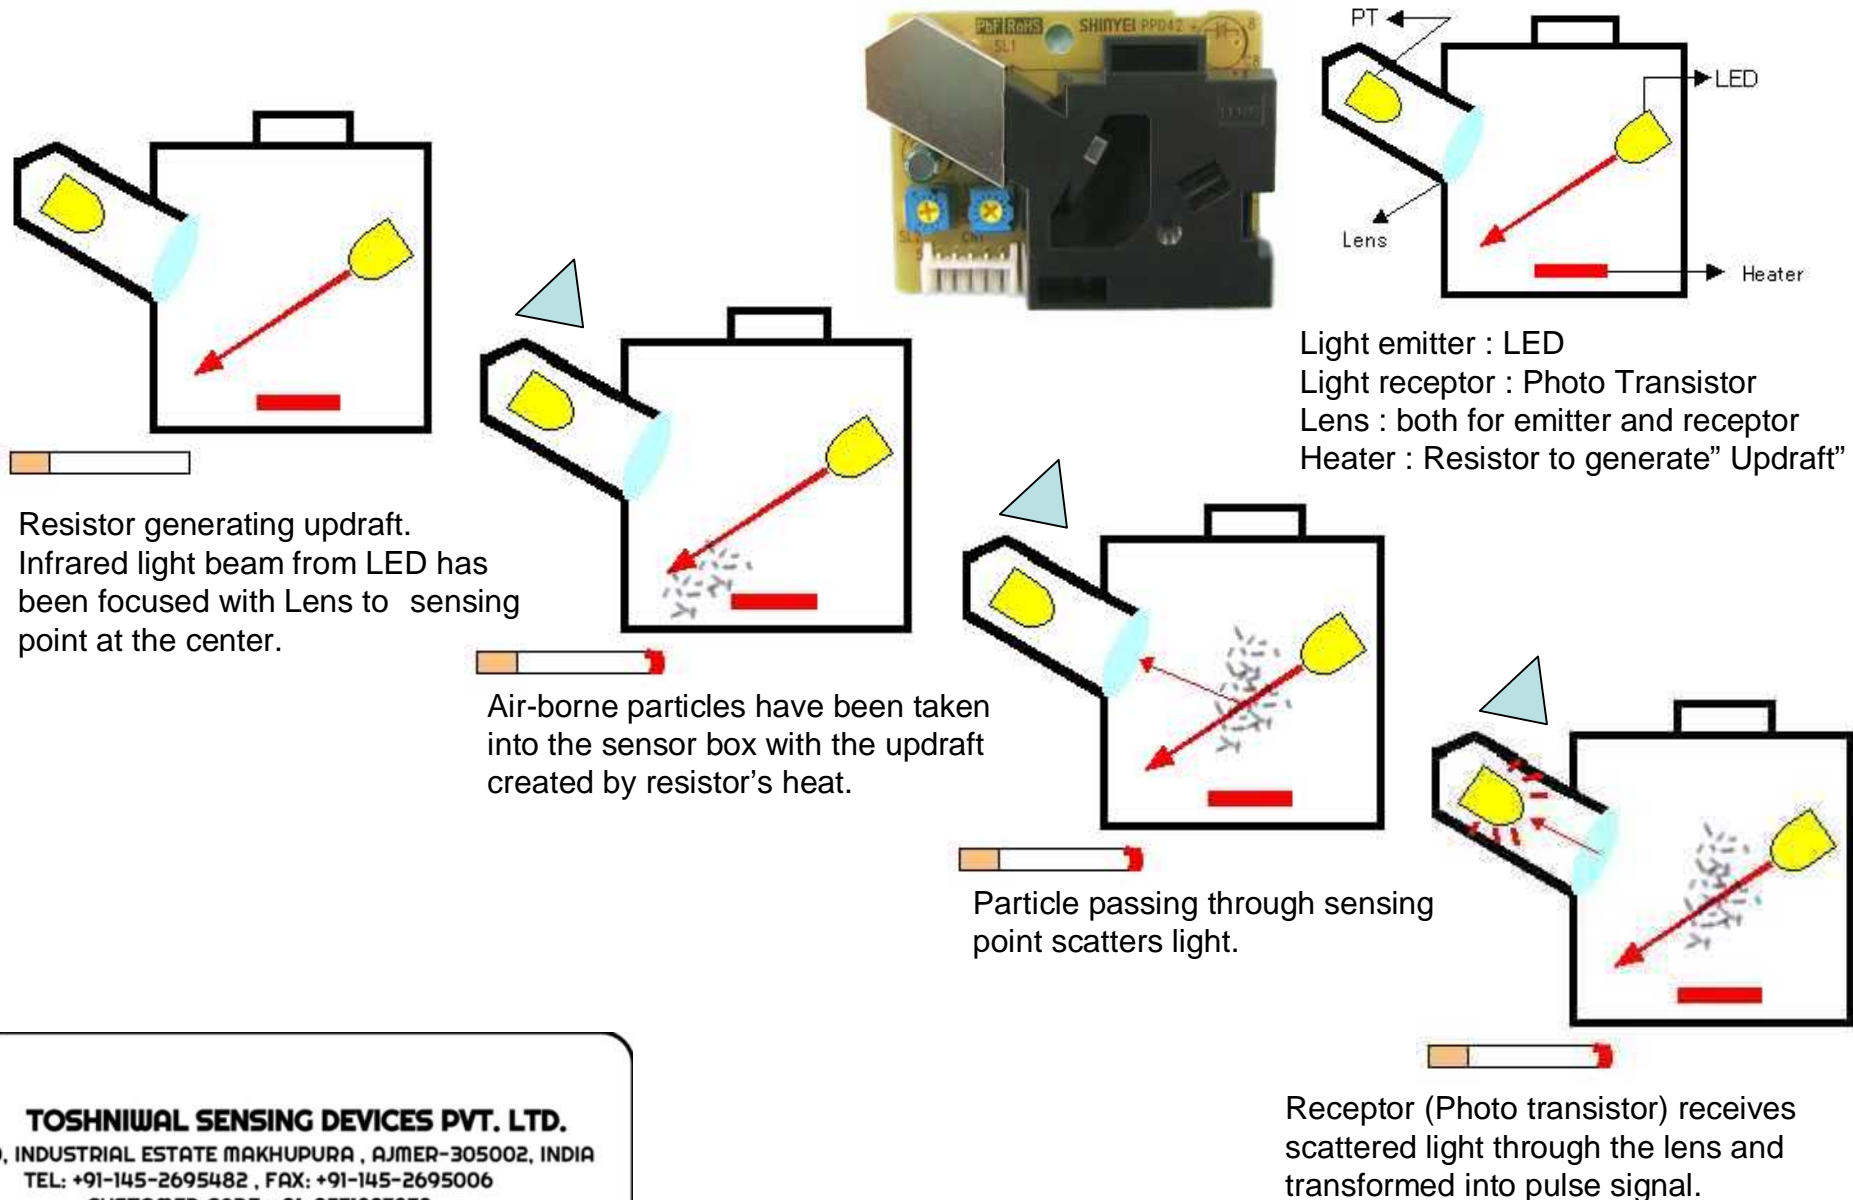

# HOW PPD 42NJ WORKS

**TOSHNIWAL SENSING DEVICES PVT. LTD.**

E-19/20, INDUSTRIAL ESTATE MAKHUPURA , AJMER-305002, INDIA

TEL: +91-145-2695482 , FAX: +91-145-2695006

CUSTOMER CARE: +91-9571897879

E-MAIL: sales@tsdpl.com, WEBSITE: www.tsdpl.com